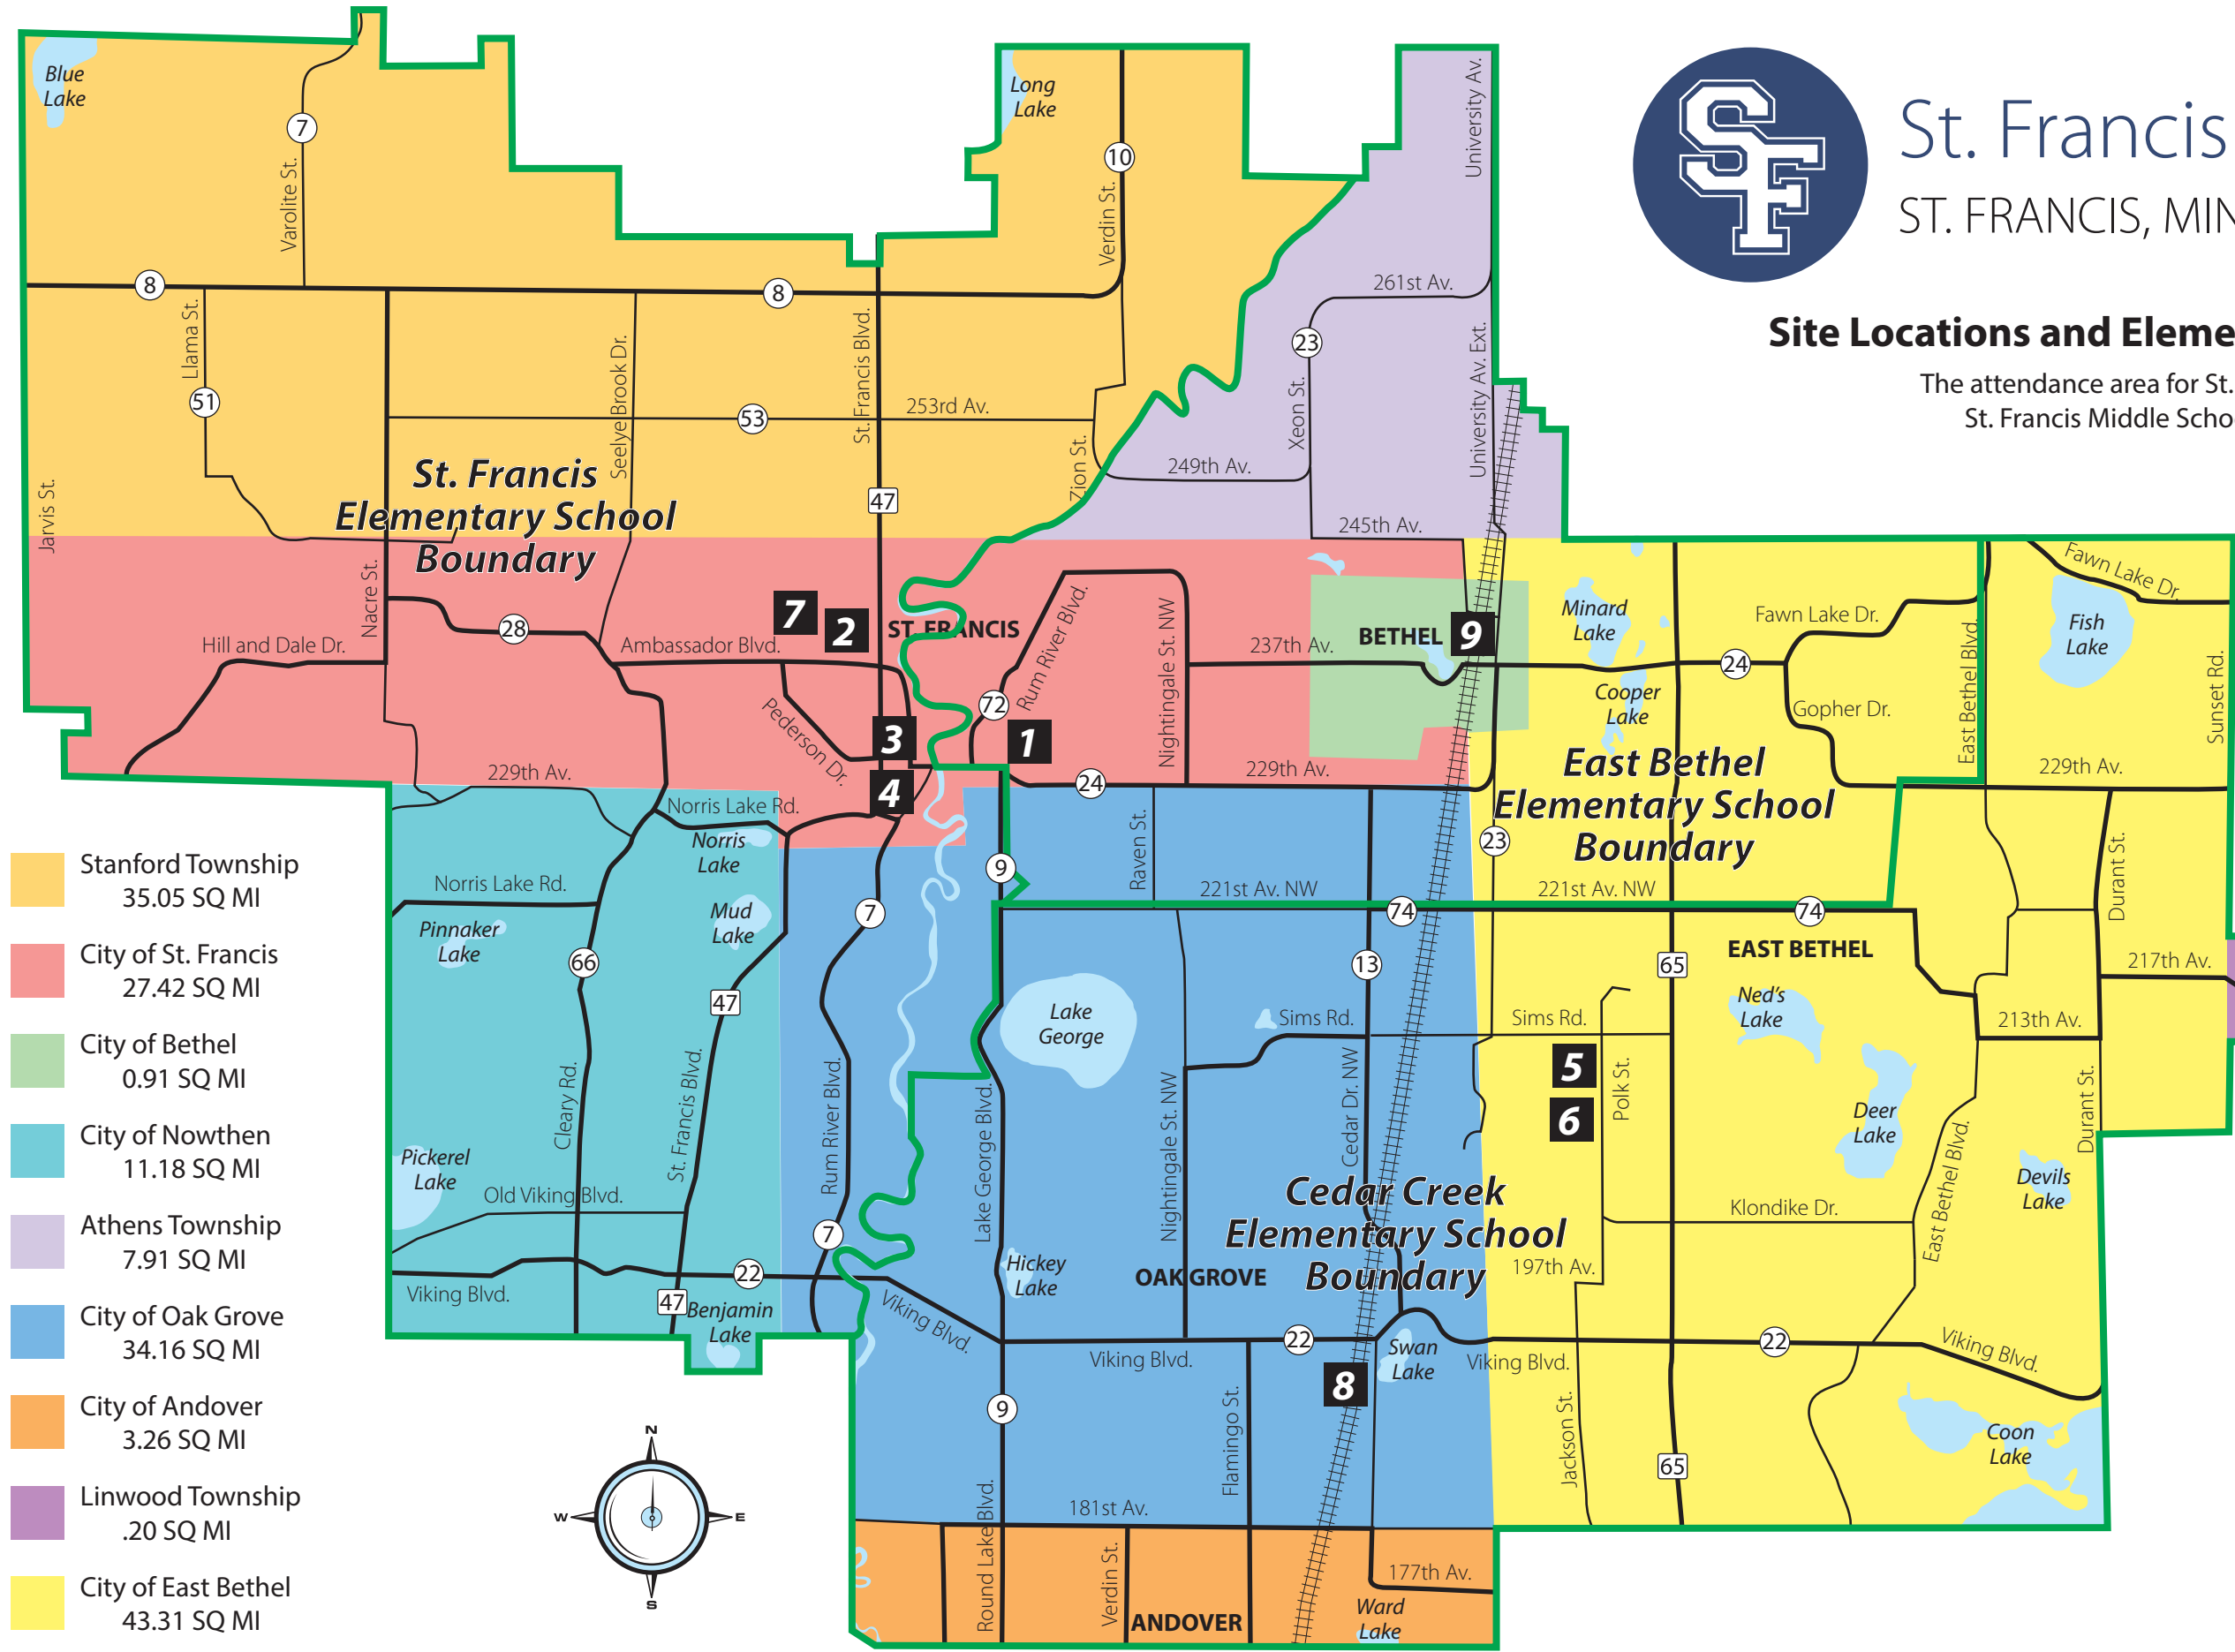

St. Francis Area Schools

ST. FRANCIS, MINNESOTA

Site Locations and Elementary Attendance Areas

The attendance area for St. Francis High School and St. Francis Middle School is the entire district.

List of Locations

- 1 St. Francis High School (9-12)**
3325 Bridge Street NW, St. Francis
- 2 St. Francis Learning Center Adult Basic Education Saints Academy Saints Online Transition 15**
4111 Ambassador Blvd. NW, St. Francis
- 3 St. Francis Middle School (6-8)**
23026 Ambassador Blvd. NW, St. Francis
- 4 St. Francis Elementary School (K-5)**
22919 St. Francis Blvd. NW, St. Francis
- 5 East Bethel Elementary School (K-5)**
21210 Polk Street NE, East Bethel
- 6 Cedar Creek Elementary School (K-5)**
21108 Polk Street NE, East Bethel
- 7 St. Francis Area Schools District Office**
4115 Ambassador Blvd. NW, St. Francis
- 8 Lifelong Learning Center**
18900 Cedar Drive NW, Oak Grove
- 9 Sandhill Center**
23820 Dewey Street NW, Bethel